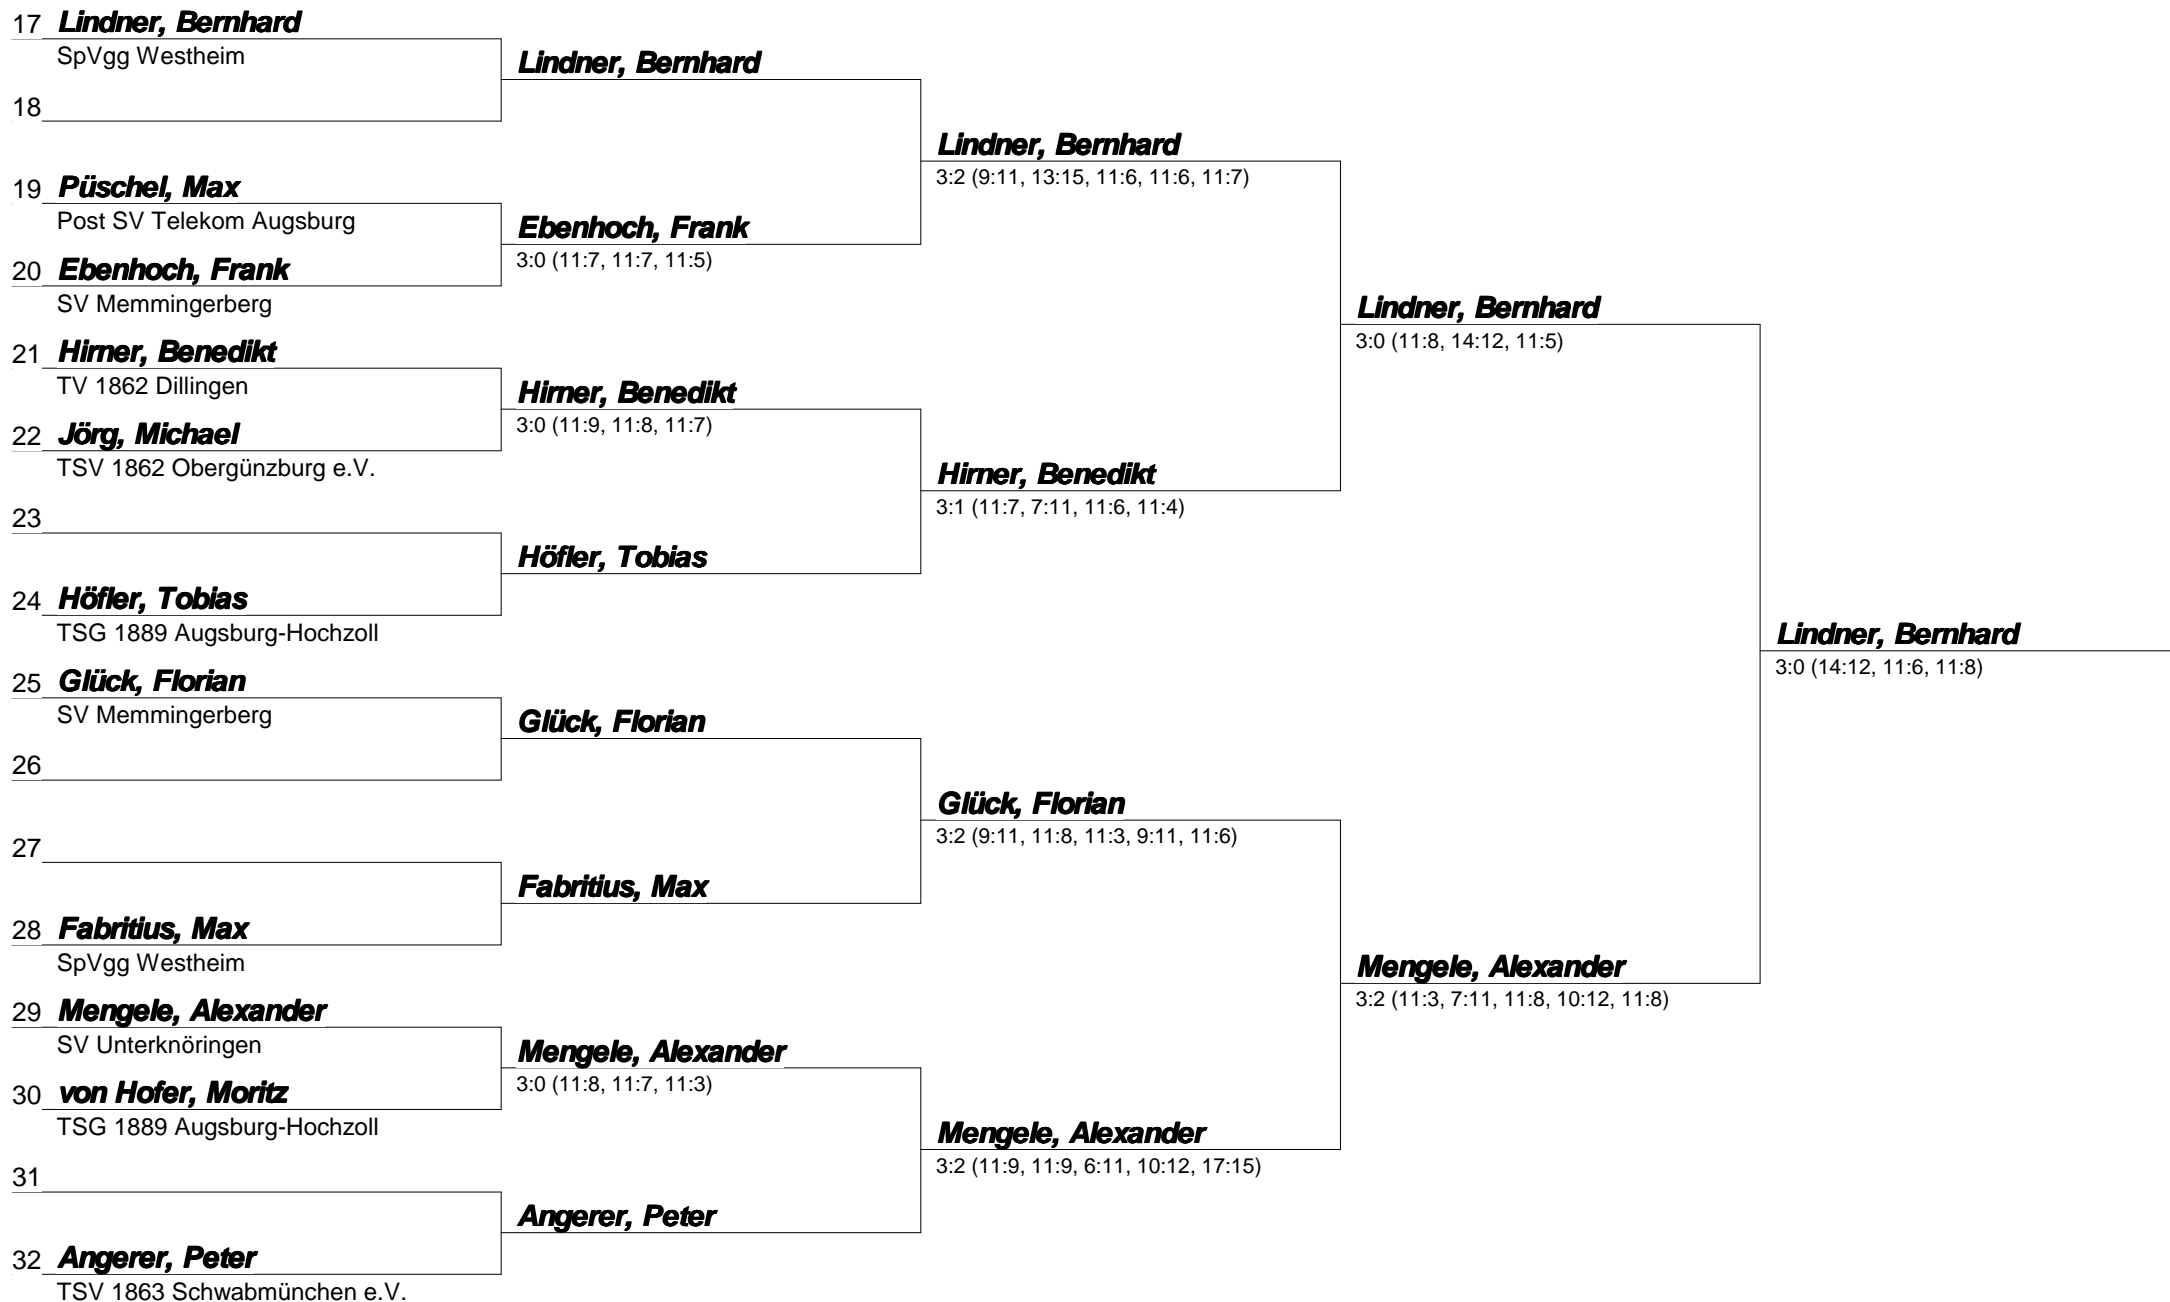

Bezirkseinzelsmeisterschaften Schwaben Damen/Herren 2014

Herren A-Klasse Einzel (Endrunde)

09.11.2014 21:14