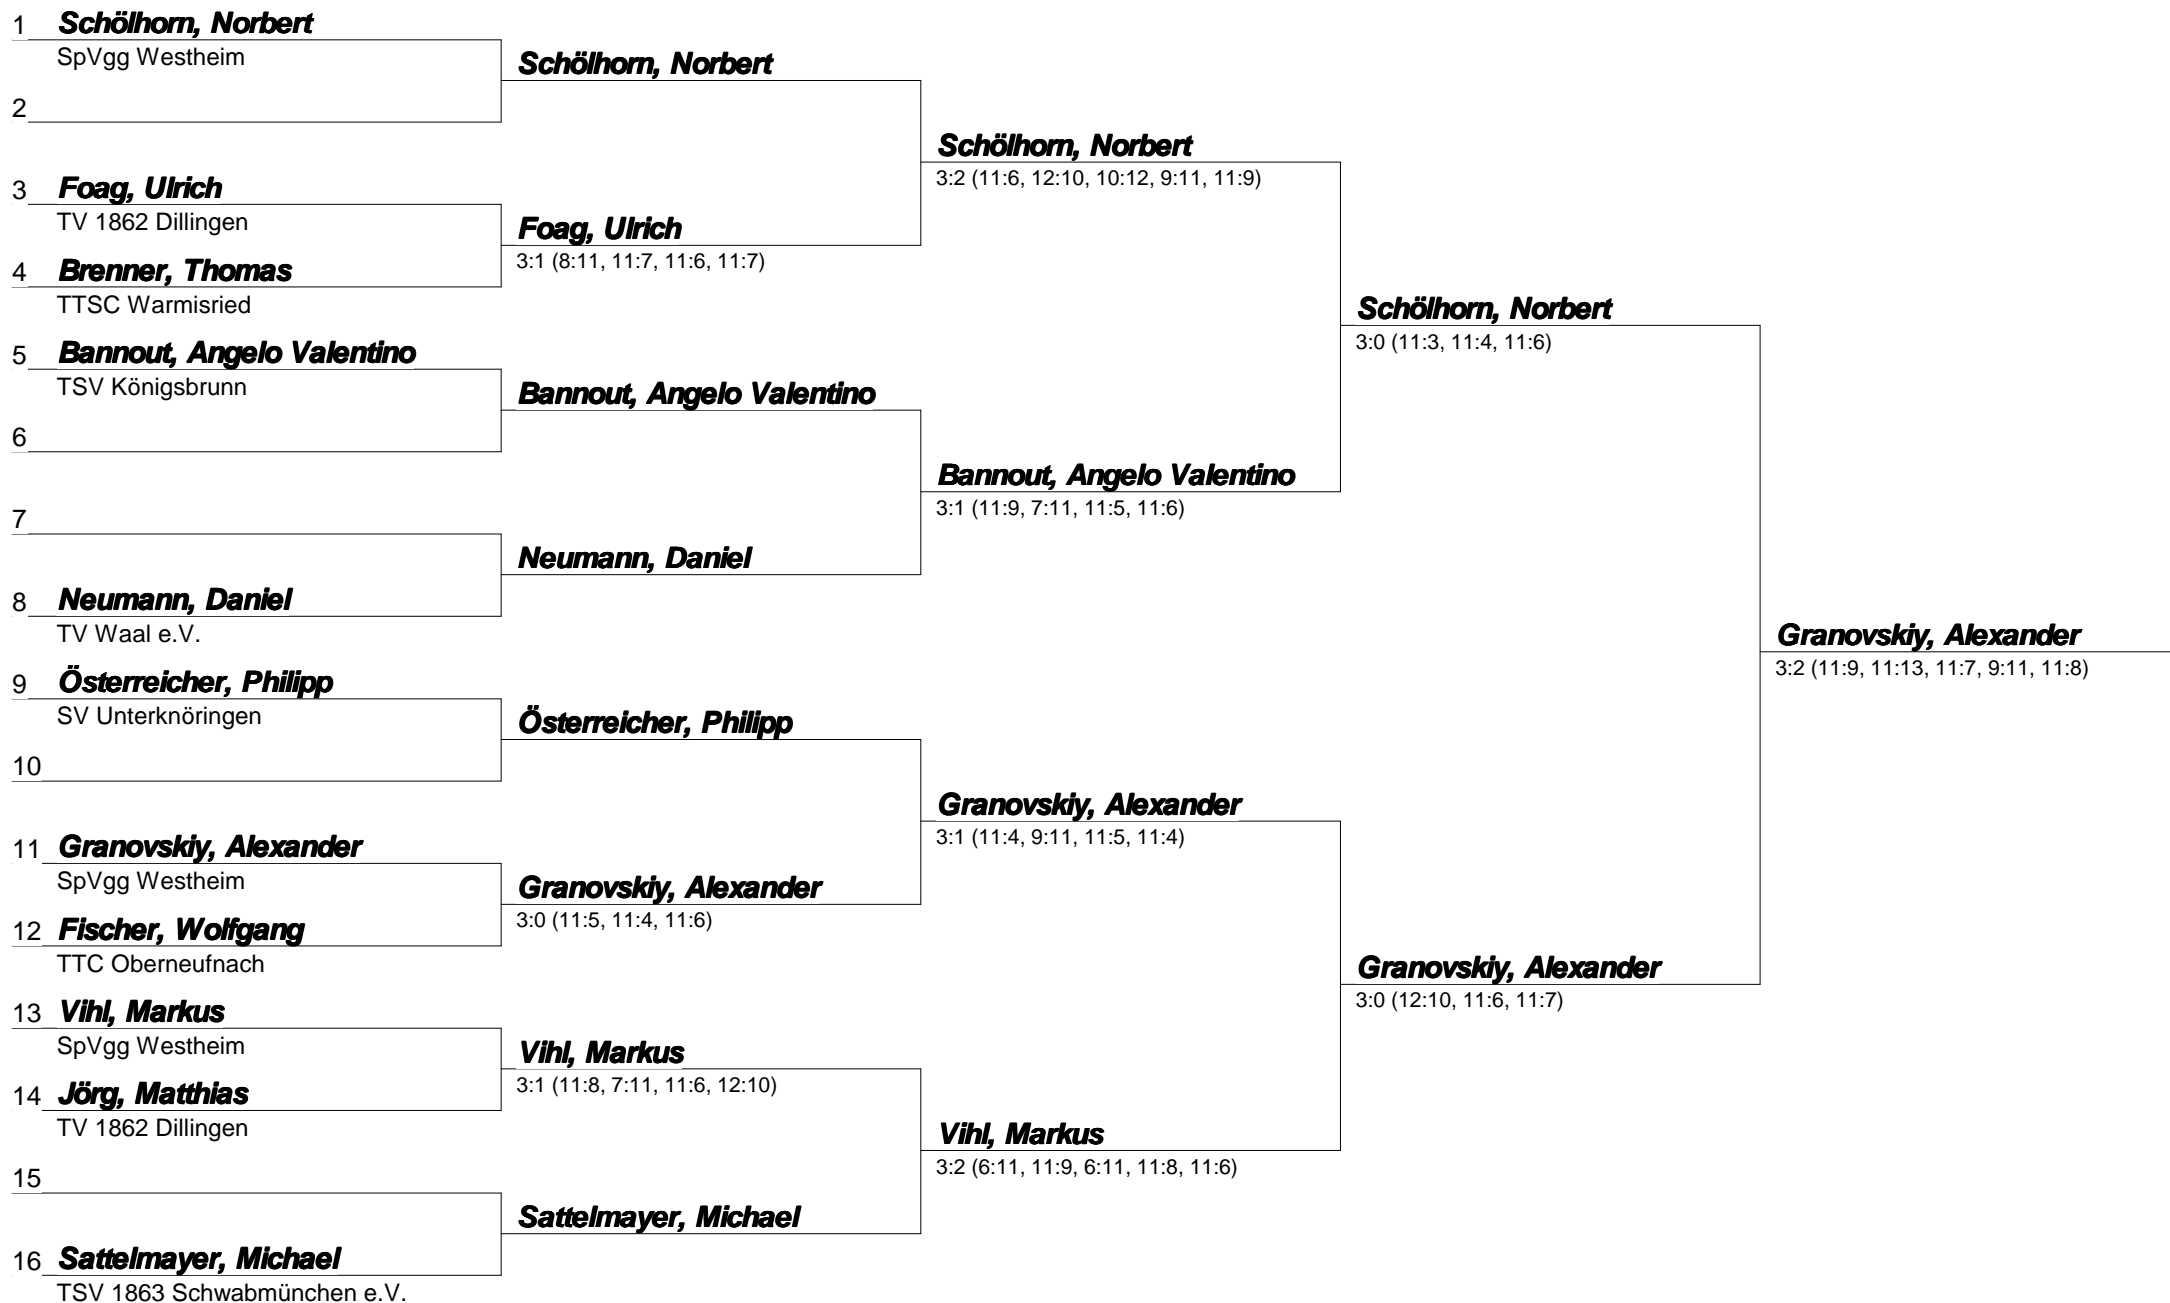

Bezirkseinzelsmeisterschaften Schwaben Damen/Herren 2014

Herren A-Klasse Einzel (Endrunde)

09.11.2014 21:14